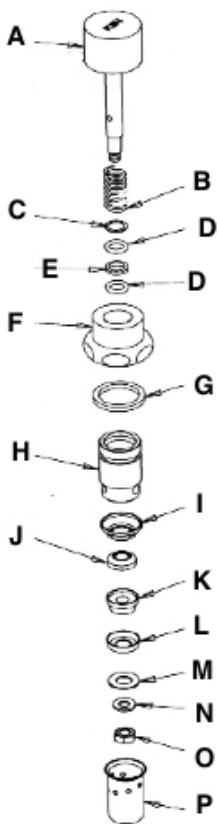

Naiad Cartridge Assembly for Faucets & CCs

Repair Kit #21132

A	99190531	Push Button & Stem Assembly (CP)
	99190538	Hot Button & Stem Assembly (CP)
	99190532	Cold Button & Stem Assembly (CP)
B	21103	Pedal Valve Spring
C	21104	Pedal Valve Washer (RB)
D	00030	5/16" ID X 7/16" OD X 1/16 O-Ring
E	21106	Pedal Valve Leather Washer NF
F	99050052	Naiad Push Button Cap (CP)
G	21108	Pedal Valve Cap Gasket
H	21109	Pedal Valve Sleeve (RB)
I	18021	Lf Monel Seat 1-27
J	21111	Pedal Valve Rubber Seat
K	21112	Pedal Valve Retainer (RB)
L	21113	Pedal Valve Rubber Cup Washer NF
M	21114	Pedal Valve Washer
N	21115	Pedal Valve Washer NF
O	21116	Stem Nut NF
P	21117	Dash Pot - Fast
	21134	Push Slow Close Cartridge
	99190525	"Hot" Slow Close Cartridge
	99190527	"Cold" Slow Close Cartridge
	21132	Naiad Cartridge Repair Kit